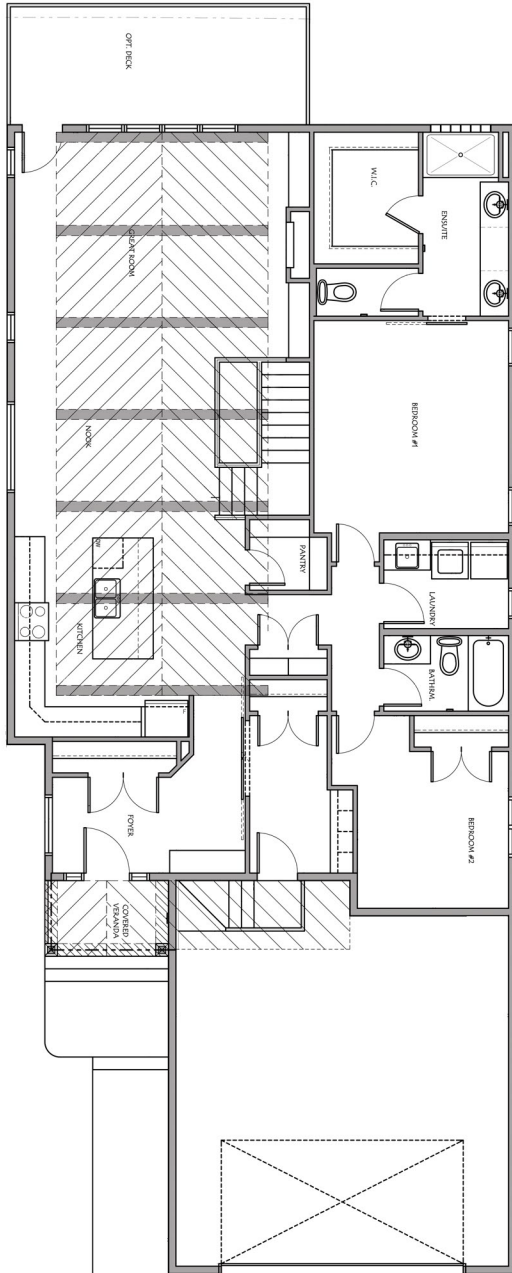

Bungalow

BUNGALOW | 1670 SQ. FT.

MAIN FLOOR PLAN
1670 SQ. FT.

BASEMENT FLOOR PLAN

The vendor reserves the right to modify design, features and specifications without notice. Square footage calculations are based on EREB guidelines. Actual dimensions, square feet and floor plans. E. and O.E.