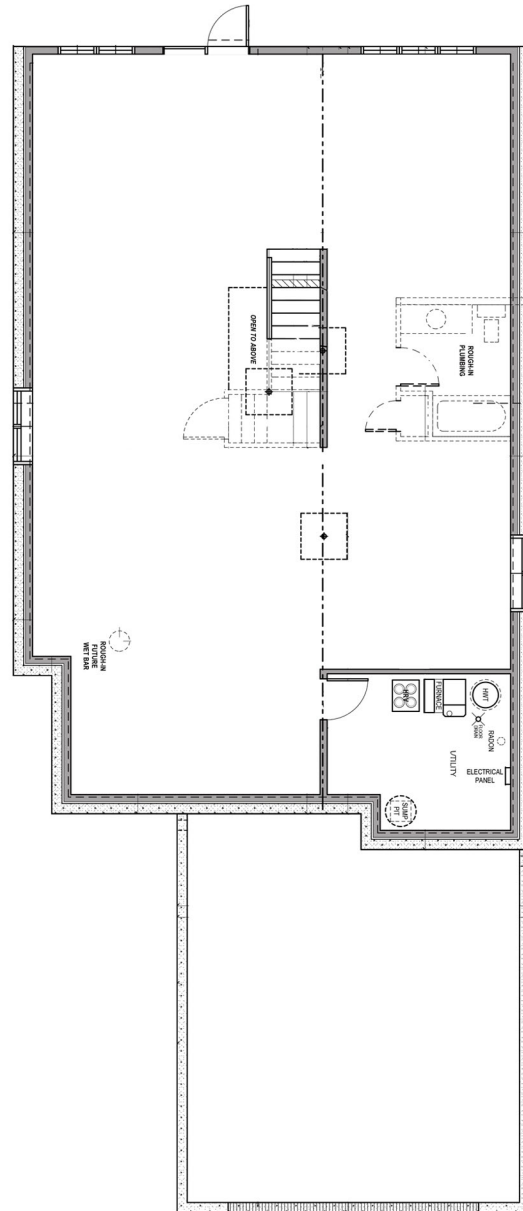

Bungalow

BUNGALOW | 1670 SQ. FT.

MAIN FLOOR PLAN
1670 SQ. FT.

BASEMENT FLOOR PLAN

The vendor reserves the right to modify design, features and specifications without notice. Square footage calculations are based on EREB guidelines. Actual dimensions, square feet and floor plans. E. and O.E.