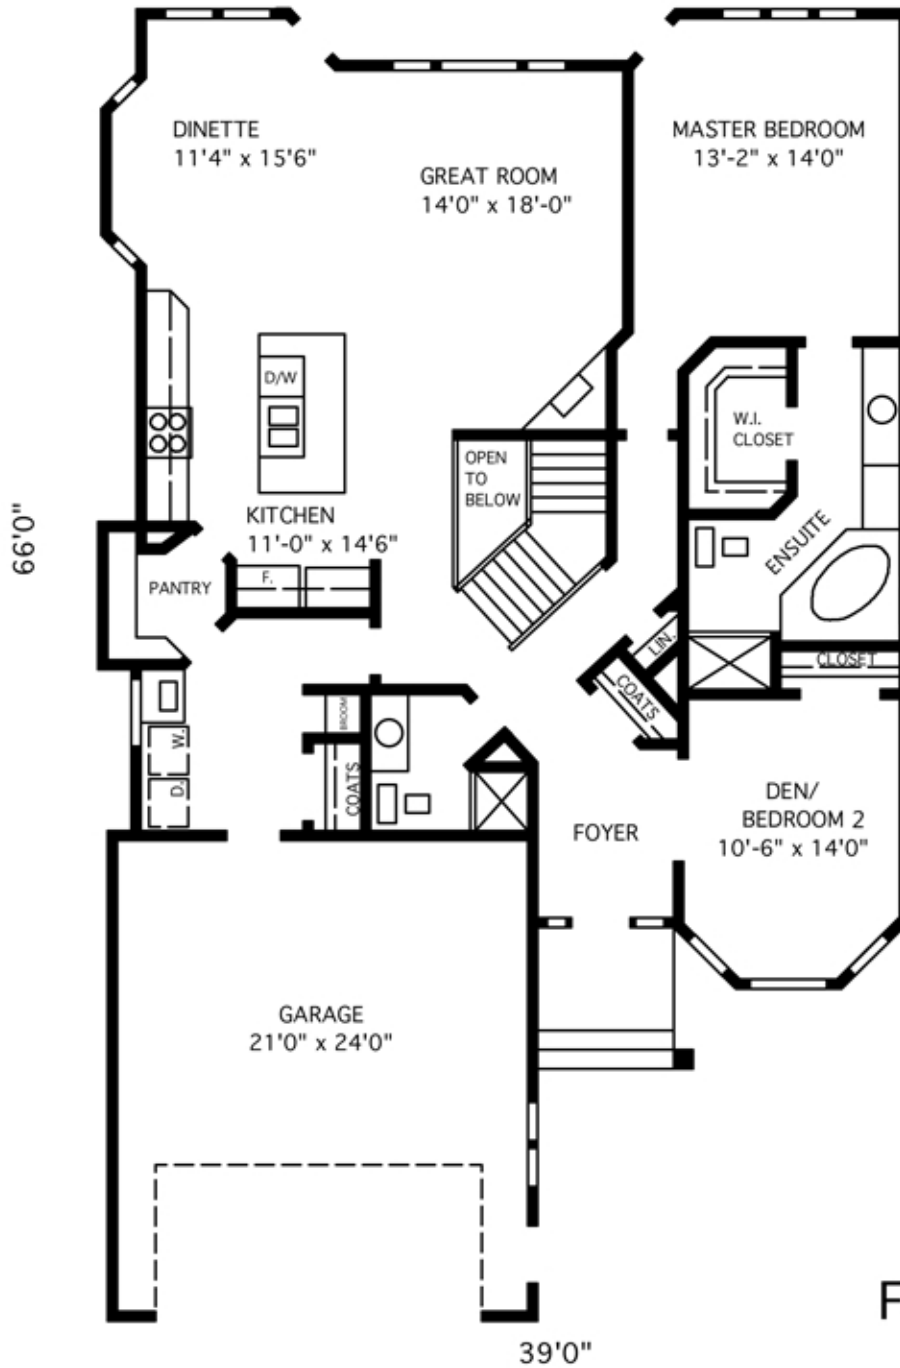

The Swallow

BUNGALOW | 1680 SQ FT

FLOORPLAN

1680 SQ FT

The vendor reserves the right to modify design, features and specifications without notice. Square footage calculations are based on EREB guidelines. Actual dimensions, square feet and floor plans. E. and O.E.