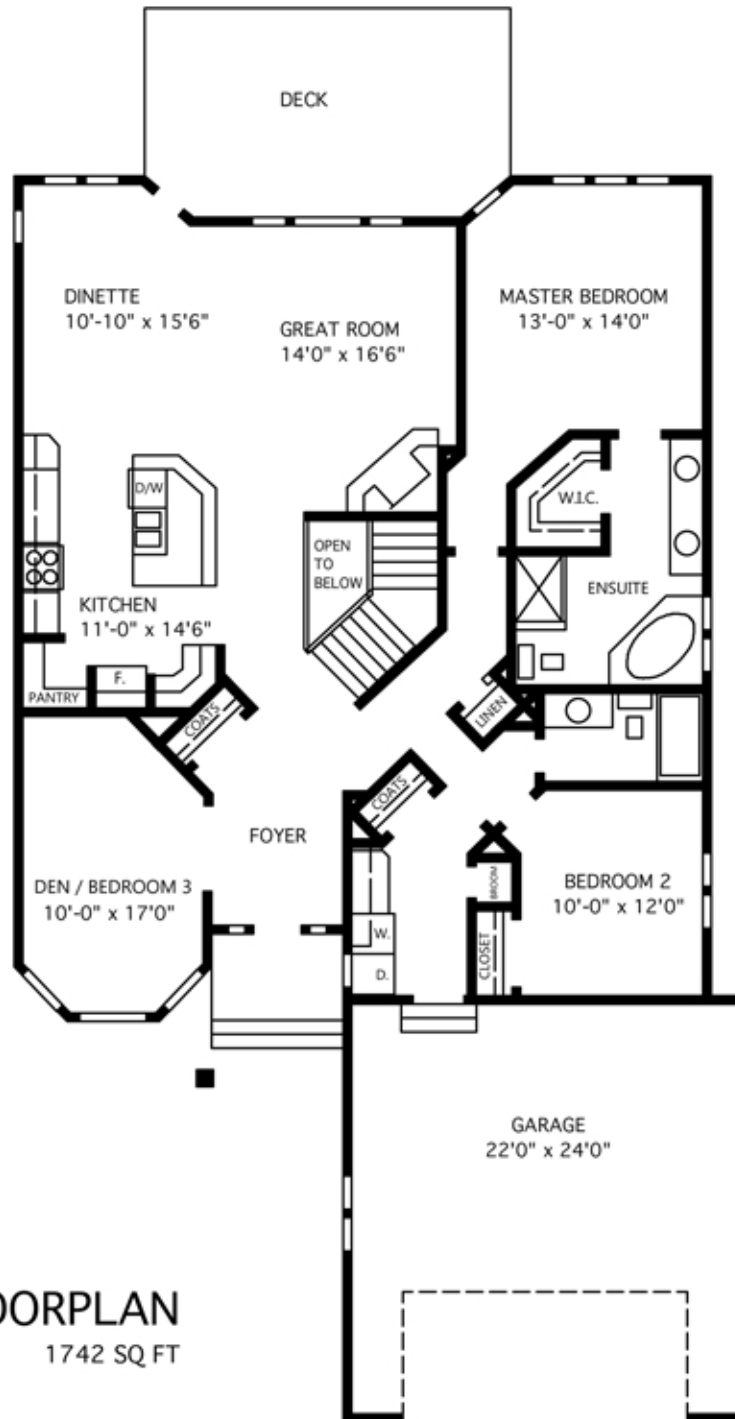

# The Oriole

BUNGALOW | 1742 SQ FT

**FLOORPLAN**  
1742 SQ FT

The vendor reserves the right to modify design, features and specifications without notice. Square footage calculations are based on EREB guidelines. Actual dimensions, square feet and floor plans. E. and O.E.