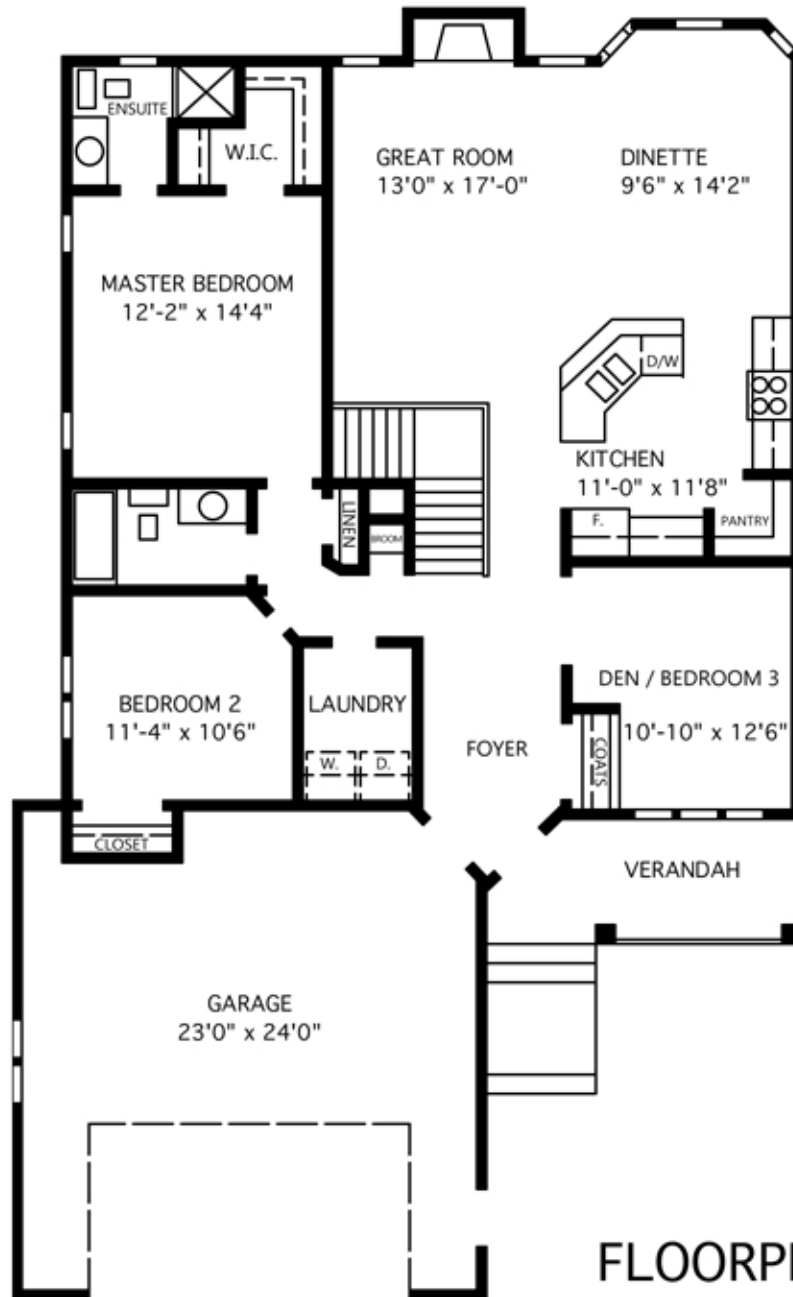

The Hummingbird

BUNGALOW | 1409 SQ FT

FLOORPLAN
1409 SQ FT

The vendor reserves the right to modify design, features and specifications without notice. Square footage calculations are based on EREB guidelines. Actual dimensions, square feet and floor plans. E. and O.E.