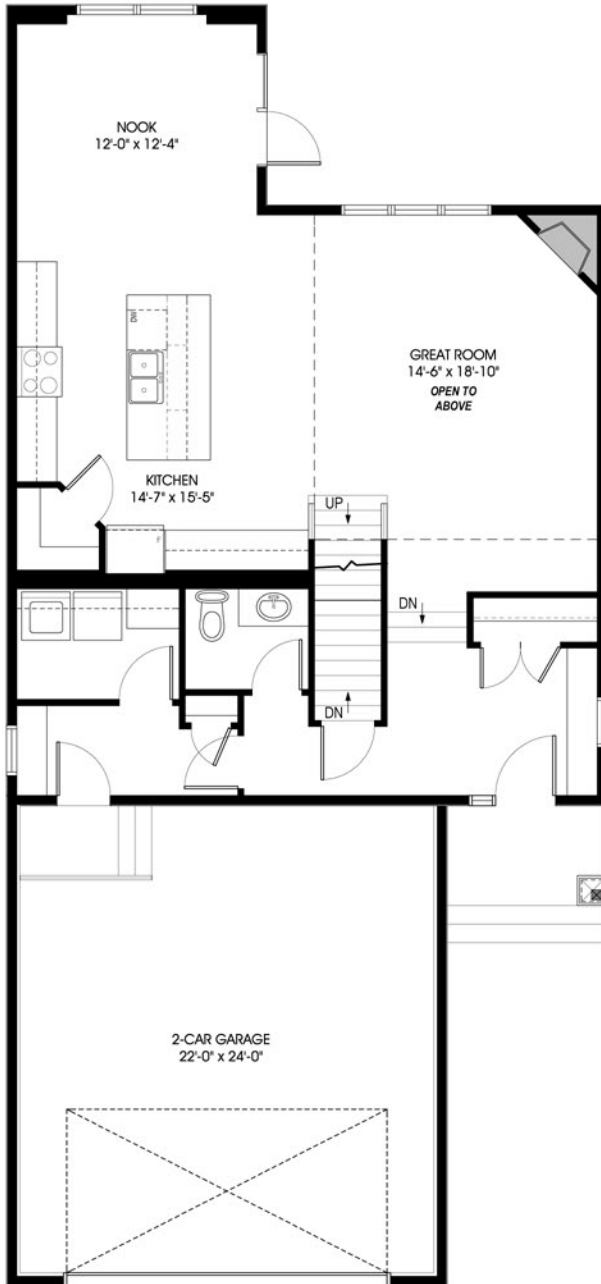

The Eagle

TWO STOREY | 2233 SQ FT

MAIN FLOOR PLAN
1030 sq.ft.

SECOND FLOOR PLAN
1203 sq.ft.

The vendor reserves the right to modify design, features and specifications without notice. Square footage calculations are based on EREB guidelines. Actual dimensions, square feet and floor plans. E. and O.E.