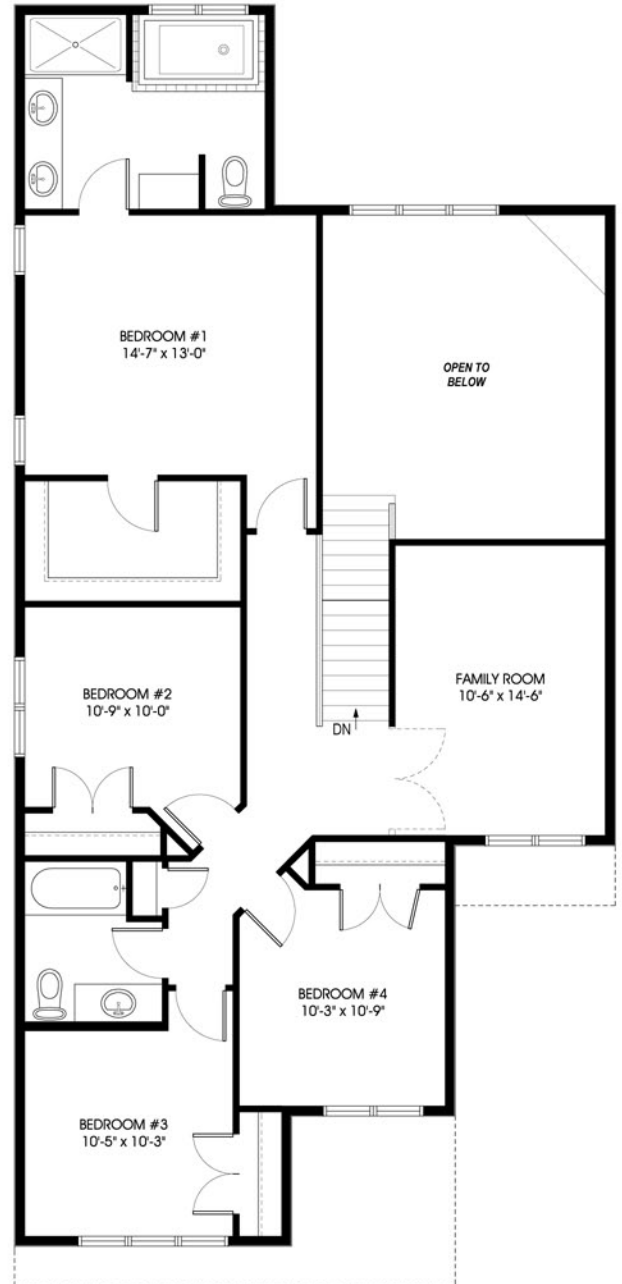

The Eagle

TWO STOREY | 2233 SQ FT

MAIN FLOOR PLAN
1030 sq.ft.

SECOND FLOOR PLAN
1203 sq.ft.

The vendor reserves the right to modify design, features and specifications without notice. Square footage calculations are based on EREB guidelines. Actual dimensions, square feet and floor plans. E. and O.E.